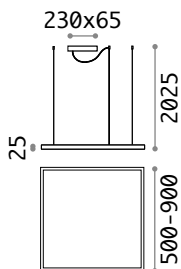

LED SMD ON/OFF Transformator inklusive

Maß	Gewicht	Volumen	Leistung	Transfor.	Lumen	CCT	Ausführ.	Art.-Nr.	€
500 x 500	1,730 Kg	0,0422 m³	33 W	On-Off	3300 lm	3000 K	Weiß	259154	210
							Schwarz	259161	210
700 x 700	2,000 Kg	0,0819 m³	41 W	On-Off	4350 lm	3000 K	Weiß	259178	255
							Schwarz	259185	255
900 x 900	2,100 Kg	0,1317 m³	53 W	On-Off	5250 lm	3000 K	Weiß	259192	310
							Schwarz	259208	310