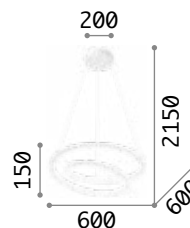

Oz new

Halterung und Gestell aus Metall pulverlackiert oder plattiert. Kabel aus PVC. Lichtverteiler aus Opal-Gummi. In Weiß, Schwarz oder Messing gebürstet erhältlich. Erhältlich auch in DALI/ Push dimmbar.

LED Lichtquelle LED 3000 K, 30.000St. Lebensdauer.

IP20

IP20

1,920 Kg / 0,1215m³
LED 55W / 6100 lm

1,630 Kg / 0,0676 m³
LED 48W / 5300 lm

€ 390 On-Off / 500 Dali

€ 325 On-Off / 415 Dali

253664	Weiß	On-Off	253671	Weiß	On-Off
304571	Weiß	Dali/Push^{new}	304540	Weiß	Dali/Push^{new}
269450	Schwarz	On-Off	269436	Schwarz	On-Off
304588	Schwarz	Dali/Push^{new}	304557	Schwarz	Dali/Push^{new}
269467	Messing	On-Off	269443	Messing	On-Off
304595	Messing	Dali/Push^{new}	304564	Messing	Dali/Push^{new}