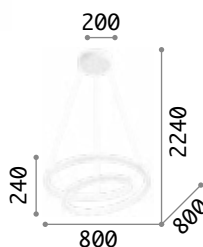

Oz new

Halterung und Gestell aus Metall pulverlackiert oder plattiert. Kabel aus PVC. Lichtverteiler aus Opal-Gummi. In Weiß, Schwarz oder Messing gebürstet erhältlich. Erhältlich auch in DALI/ Push dimmbar.

LED Lichtquelle LED 3000 K, 30.000St. Lebensdauer.

IP20

IP20

1,920 Kg / 0,1215m³
LED 55W / 6100 lm

1,630 Kg / 0,0676 m³
LED 48W / 5300 lm

€ 390 On-Off / 500 Dali

€ 325 On-Off / 415 Dali

253664	Weiß	On-Off	253671	Weiß	On-Off
304571	Weiß	Dali/Push^{new}	304540	Weiß	Dali/Push^{new}
269450	Schwarz	On-Off	269436	Schwarz	On-Off
304588	Schwarz	Dali/Push^{new}	304557	Schwarz	Dali/Push^{new}
269467	Messing	On-Off	269443	Messing	On-Off
304595	Messing	Dali/Push^{new}	304564	Messing	Dali/Push^{new}