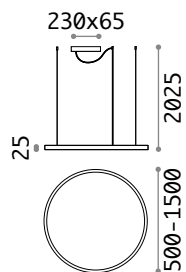

Oracle Slim Round new

Hängeleuchte mit dünnem Gestell aus Aluminium weiß oder schwarz matt lackiert und Lichtverteiler aus Opal-Polycarbonat. Vier verschiedenen Größen verfügbar. LED integriert, das runde Modell, ist in den Farbtemperaturen 3000 K und 4000 K und entweder ON-OFF oder DALI/Push dimmbar erhältlich; CRI ≥80; Lebensdauer LED 20.000 h; Schutzart IP20; Schutzklasse II.

Lichtquelle	LED SMD	CCT	3000 K / 4000 K
Leistung	32 W / 89 W	CRI	≥80
Transformator	On/Off / DALI/Push	LED Lebensdauer	20.000 h
inklusive		Schutzklasse	II
Verfügbare	No	IP	20
Transformatore		Material	Aluminium
Ecke	115°		

LED SMD Transfor. inklusive

Maß	Leistung	Gewicht	Volumen	Transfor.	Lumen	CCT	Ausführ.	Art-Nr.	€	
ø 500	32 W	1,400 Kg	0,0376 m³	On-Off	3150 lm	3000 K	Weiß	229461	200	
						3000 K	Schwarz	229492	200	
						3350 lm	4000 K	Weiß	269856	200
						4000 K	Schwarz	304380	200 new	
ø 700	29 W	1,100 Kg	0,0272 m³	DALI/Push	3000 lm	3000 K	Weiß	304373	250 new	
						3000 K	Schwarz	304366	250 new	
						4300 lm	3000 K	Weiß	229485	245
							3000 K	Schwarz	229515	245
ø 900	38 W	1,660 Kg	0,0809 m³	On-Off	4300 lm	3000 K	Weiß	229485	245	
						3000 K	Schwarz	229515	245	
						4500 lm	4000 K	Weiß	269863	245
							4000 K	Schwarz	304410	245 new
ø 1500	39 W	1,200 Kg	0,0534 m³	DALI/Push	4150 lm	3000 K	Weiß	304403	300 new	
						3000 K	Schwarz	304397	300 new	
						5400 lm	3000 K	Weiß	229478	300
							3000 K	Schwarz	229508	300
ø 1500	43 W	1,500 Kg	0,0857 m³	DALI/Push	4600 lm	3000 K	Weiß	269870	300	
						4000 K	Schwarz	304441	300 new	
						3000 K	Weiß	304434	360 new	
							Schwarz	304427	360 new	
ø 1500	89 W	2,480 Kg	0,4096 m³	On-Off	9000 lm	3000 K	Weiß	265957	490	
						3000 K	Schwarz	285061	490	
						9650 lm	4000 K	Weiß	285078	490
							4000 K	Schwarz	304472	490 new
ø 1500	76 W	2,000 Kg	0,3072 m³	DALI/Push	7050 lm	3000 K	Weiß	304465	600 new	
						3000 K	Schwarz	304458	600 new	

Kabellänge 2500 mm