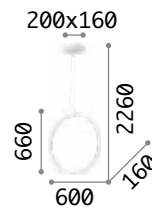

LED Lichtquelle LED 3000 K, 50.000 St. Lebensdauer.

Technical drawings showing dimensions for four different sizes of the Gemini pendant light:

- Size 1: Diameter 1050, Height 2050, Cable length 995, Mounting hole 75, Ring thickness 35.
- Size 2: Diameter 810, Height 1800, Cable length 810, Mounting hole 75, Ring thickness 35.
- Size 3: Diameter 610, Height 1515, Cable length 610, Mounting hole 75, Ring thickness 35.
- Size 4: Diameter 425, Height 1525, Cable length 425, Mounting hole 75, Ring thickness 35.

■ □ IP20

1,190Kg /0,0846 m3
LED 40W /4850 lm

€ 330

■ □ IP20

1,130Kg /0,0593 m3
LED 36W /4250 lm

€ 290

■ □ IP20

1,060Kg /0,0384 m3
LED 33W /3550 lm